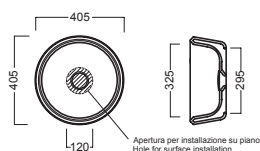

Y1GE01

Y1GE25

Y1GE08

INSTALLAZIONE INSTALLATION

in appoggio
surface-mounted

su base lavabo SLIDING WOOD SYSTEM
on SLIDING WOOD SYSTEM sink base unit

ACCESSORI ACCESSORIES

YXMY
sifone di scarico
drain trap

YXMN (BI-White)
YXMP (CR-Chrome)
piletta a scarico libero
free outlet drain siphon

DISEGNO TECNICO TECHNICAL DESIGN

SLIDING wood system_taglio 2 sx - cut 2 lt

SLIDING wood system_taglio 2 dx - cut 2 rh

SLIDING wood system_taglio 2 centrale - cut 2 central