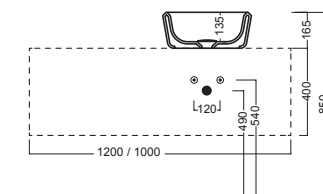

Y1GE01

Y1GE25

Y1GE08

INSTALLAZIONE INSTALLATION

in appoggio
surface-mounted

su base lavabo SLIDING WOOD SYSTEM
on SLIDING WOOD SYSTEM sink base unit

ACCESSORI ACCESSORIES

YXMY
sifone di scarico
drain trap

YXMN (BI-White)
YXMP (CR-Chrome)
piletta a scarico libero
free outlet drain siphon

DISEGNO TECNICO TECHNICAL DESIGN

SLIDING wood system_taglio 2 sx - cut 2 lt

SLIDING wood system_taglio 2 dx - cut 2 rh

SLIDING wood system_taglio 2 centrale - cut 2 central