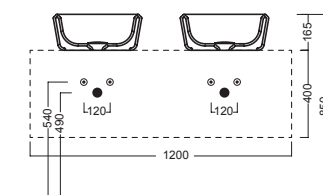

Y1GE01

Y1GE25

Y1GE08

INSTALLAZIONE INSTALLATION

in appoggio
surface-mounted

su base lavabo SLIDING WOOD SYSTEM
on SLIDING WOOD SYSTEM sink base unit

ACCESSORI ACCESSORIES

YXMY
sifone di scarico
drain trap

YXMN (BI-White)
YXMP (CR-Chrome)
piletta a scarico libero
free outlet drain siphon

DISEGNO TECNICO TECHNICAL DESIGN

SLIDING wood system_taglio 2 sx - cut 2 lt

SLIDING wood system_taglio 2 dx - cut 2 rh

SLIDING wood system_taglio 2 centrale - cut 2 central

SLIDING wood system_taglio 4 doppio - cut 4 double

- 01 BIANCO**
WHITE
- 25 BIANCO MATT**
WHITE MATT
- 08 ANTRACITE**
ANTHRACITE