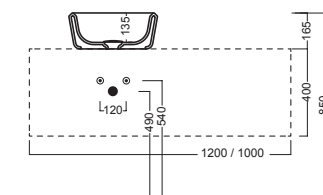

Y1GE01

Y1GE25

Y1GE08

INSTALLAZIONE INSTALLATION

in appoggio
surface-mounted

su base lavabo SLIDING WOOD SYSTEM
on SLIDING WOOD SYSTEM sink base unit

ACCESSORI ACCESSORIES

YXMY
sifone di scarico
drain trap

YXMN (BI-White)
YXMP (CR-Chrome)
piletta a scarico libero
free outlet drain siphon

DISEGNO TECNICO TECHNICAL DESIGN

SLIDING wood system_taglio 2 sx - cut 2 lt

SLIDING wood system_taglio 2 dx - cut 2 rh

SLIDING wood system_taglio 2 centrale - cut 2 central